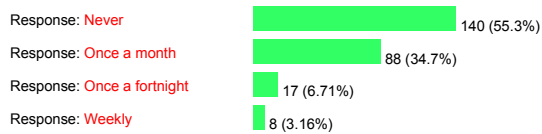

Design

Fill In

Publish

View Data

Active: Street Scene, Waste and Recycling Survey (Version 1)

Extranet

Statistics

This page displays statistics about fields

Field Title: How satisfied are you with the Council's waste and recycling service?

Field Title: How easy to understand do you find the Council's kerbside recycling collection service?

Field Title: How often do you use the Council's recycling sites? (this excludes Essex County Council's Civic Amenity Sites at Coxtie Green Road or Roman Road)