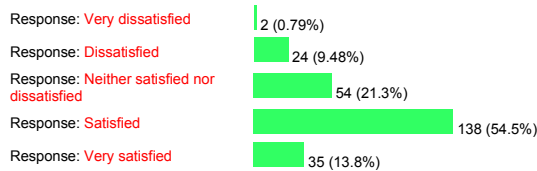

Field Title: How satisfied are you with the Council's parks and open spaces?