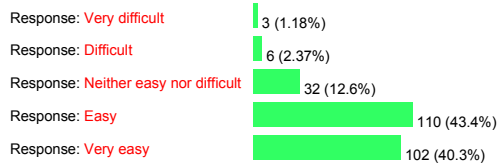

Design

Fill In

Publish

View Data

Active: Street Scene, Waste and Recycling Survey (Version 1)

Extranet

Statistics

This page displays statistics about fields

Field Title: How satisfied are you with the Council's waste and recycling service?

Field Title: How easy to understand do you find the Council's kerbside recycling collection service?

Field Title: How often do you use the Council's recycling sites? (this excludes Essex County Council's Civic Amenity Sites at Coxtie Green Road or Roman Road)