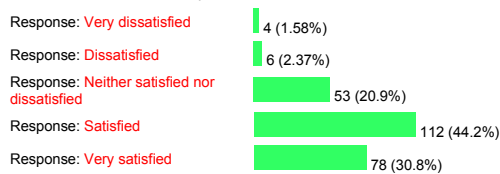

Field Title: Do you have any additional comments to make regarding the Council's recycling service, parks and open spaces or cleanliness of the Borough?

Field Title: Postcode

[< Back](#)