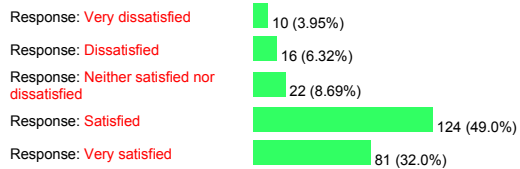

Design

Fill In

Publish

View Data

Active: Street Scene, Waste and Recycling Survey (Version 1)

Extranet

Statistics

This page displays statistics about fields

Field Title: How satisfied are you with the Council's waste and recycling service?

Field Title: How easy to understand do you find the Council's kerbside recycling collection service?

Field Title: How often do you use the Council's recycling sites? (this excludes Essex County Council's Civic Amenity Sites at Coxtie Green Road or Roman Road)